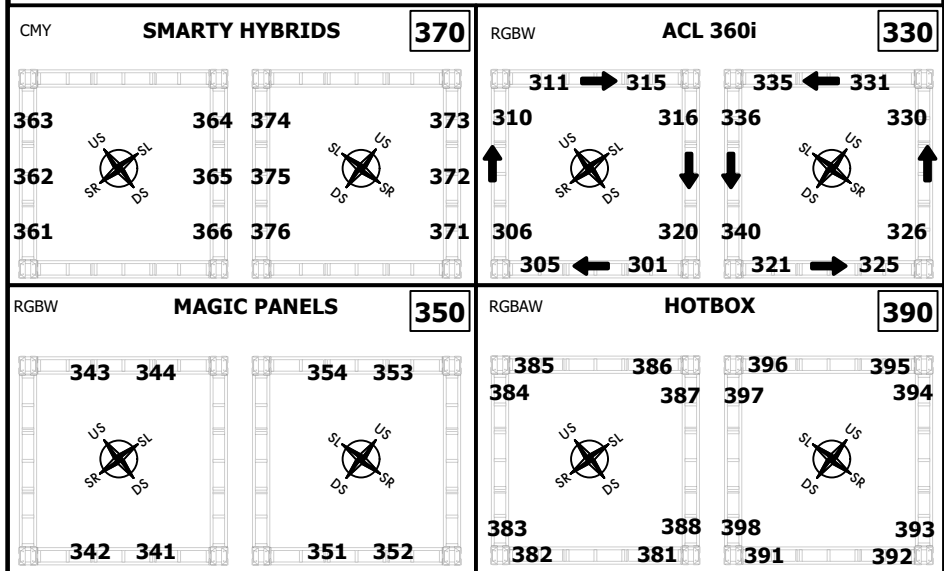

DIAMOND TRUSS

DANCE TOWERS

SR TRUSS

1 ELECTRIC

APRON TRUSS

IVL PHOTONS

SL TRUSS

TAILDOWNS

DECK UNITS

FOH SOLAWASH

COLOR PALETTES

ATMOS

DIABLO

VOLERO WAVE

CF 12

FOH PROTON