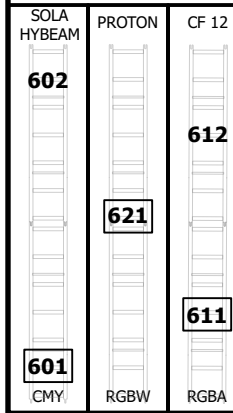

DIAMOND TRUSS

DANCE TOWERS

SR TRUSS

1 ELECTRIC

APRON TRUSS

IVL PHOTONS

SL TRUSS

TAILDOWNS