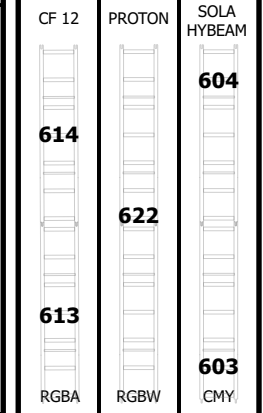

DIAMOND TRUSS

DANCE TOWERS

SR TRUSS

1 ELECTRIC

APRON TRUSS

IVL PHOTONS

SL TRUSS

TAILDOWNS

DECK UNITS

FOH SOLAWASH

COLOR PALETTES

ATMOS

DIABLO

VOLERO WAVE

CF 12

FOH PROTON